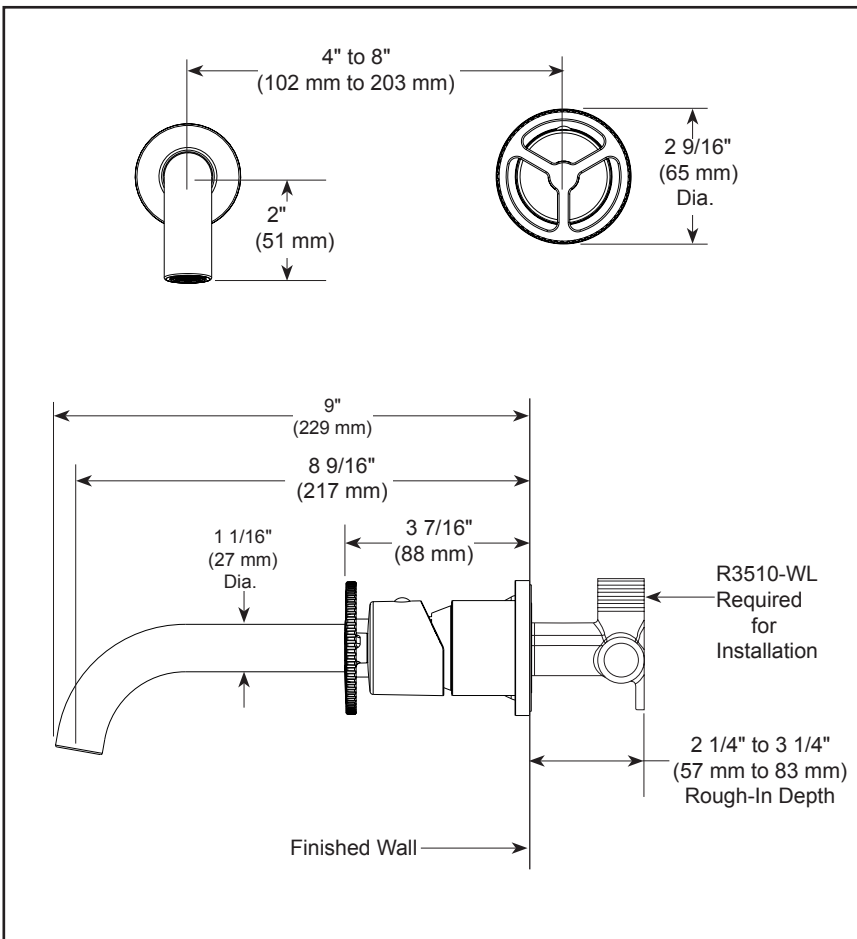

see what Delta can doSM

BATHROOM FAUCETS

- Trinsic® Bath Collection
- Two Hole On Wall

STANDARD SPECIFICATIONS:

- Max 1.2 gpm @ 60 psi, 4.5 L/min @ 414 kPa
- Single handle bathroom faucet for wall mount installation
- Cast brass body
- Control mechanism is the ceramic disc cartridge
- Rough-in R3510-WL required for installation

▲ Designate proper finish suffix

COMPLIES WITH:

- ASME A112.18.1/CSA B125.1
- EPA WaterSense®

Delta Faucet Company reserves the right (1) to make changes in specifications and materials, and (2) to change or discontinue models, both without notice or obligation. Dimensions are for reference only. See current full-line price book or www.deltafaucet.com for finish options and product availability.

DSP-L-T3558LF-WL Rev. B

Delta Faucet Company

55 E. 111th Street, Carmel, IN 46280
350 South Edgeware Road, St. Thomas, ON N5P 4L1
© 2024 Delta Faucet Company